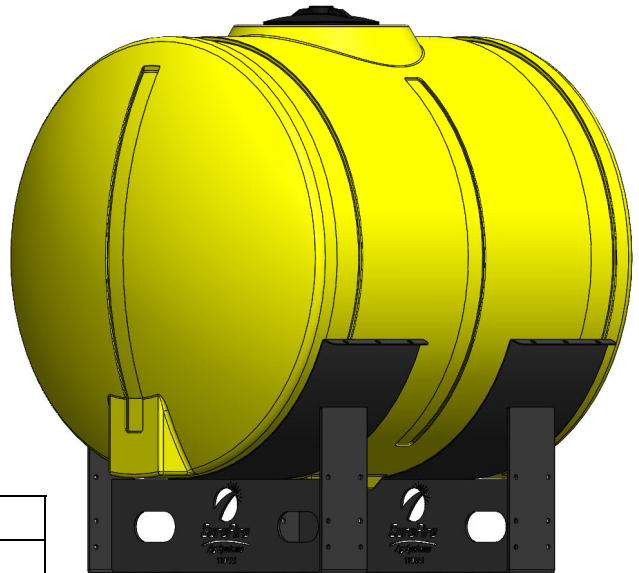

530-00-200250

Yellow 200 Gallon Tank Kit for 38" Tank/ Black Saddles

Instruction Sheet: 396-001610

Part Number	Description
727-02-HZ0200-38-Y	Horizontal Tank - 200 Gal - Yellow
420-1104A1-BK	38" Tank Saddle
525-2055	Tank Strap Kit

*Kit also includes mounting hardware and U-Bolts

Recommended Fill Kits

- 520-00-1015 - 2" Flange Fill kit w/ 1-1/2" Hose
- 520-00-1020 - 2 Tank Fill Kit w/ 1-1/2" Hose