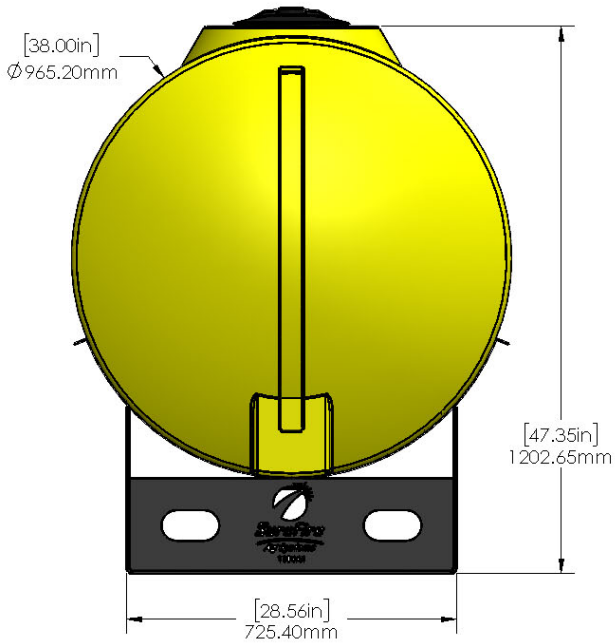

530-00-200250

Yellow 200 Gallon Tank Kit for 38" Tank/ Black Saddles

Instruction Sheet: 396-001610

Part Number	Description
727-02-HZ0200-38-Y	Horizontal Tank - 200 Gal - Yellow
420-1104A1-BK	38" Tank Saddle
525-2055	Tank Strap Kit

*Kit also includes mounting hardware and U-Bolts

Recommended Fill Kits

- 520-00-1015 - 2" Flange Fill kit w/ 1-1/2" Hose
- 520-00-1020 - 2 Tank Fill Kit w/ 1-1/2" Hose