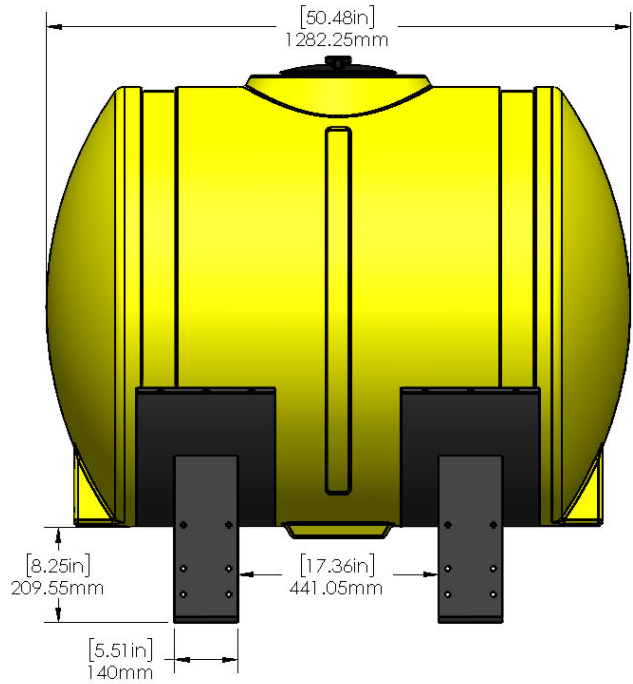

530-00-200250

Yellow 200 Gallon Tank Kit for 38" Tank/ Black Saddles

Instruction Sheet: 396-001610

Part Number	Description
727-02-HZ0200-38-Y	Horizontal Tank - 200 Gal - Yellow
420-1104A1-BK	38" Tank Saddle
525-2055	Tank Strap Kit

*Kit also includes mounting hardware and U-Bolts

Recommended Fill Kits

- 520-00-1015 - 2" Flange Fill kit w/ 1-1/2" Hose
- 520-00-1020 - 2 Tank Fill Kit w/ 1-1/2" Hose